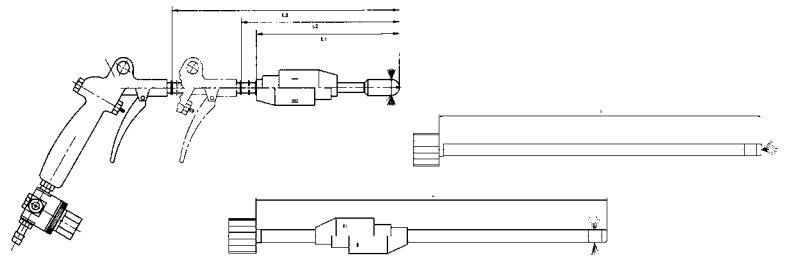

Reinigungsmittel und -Werkzeuge / Filter detergents and cleaning tools